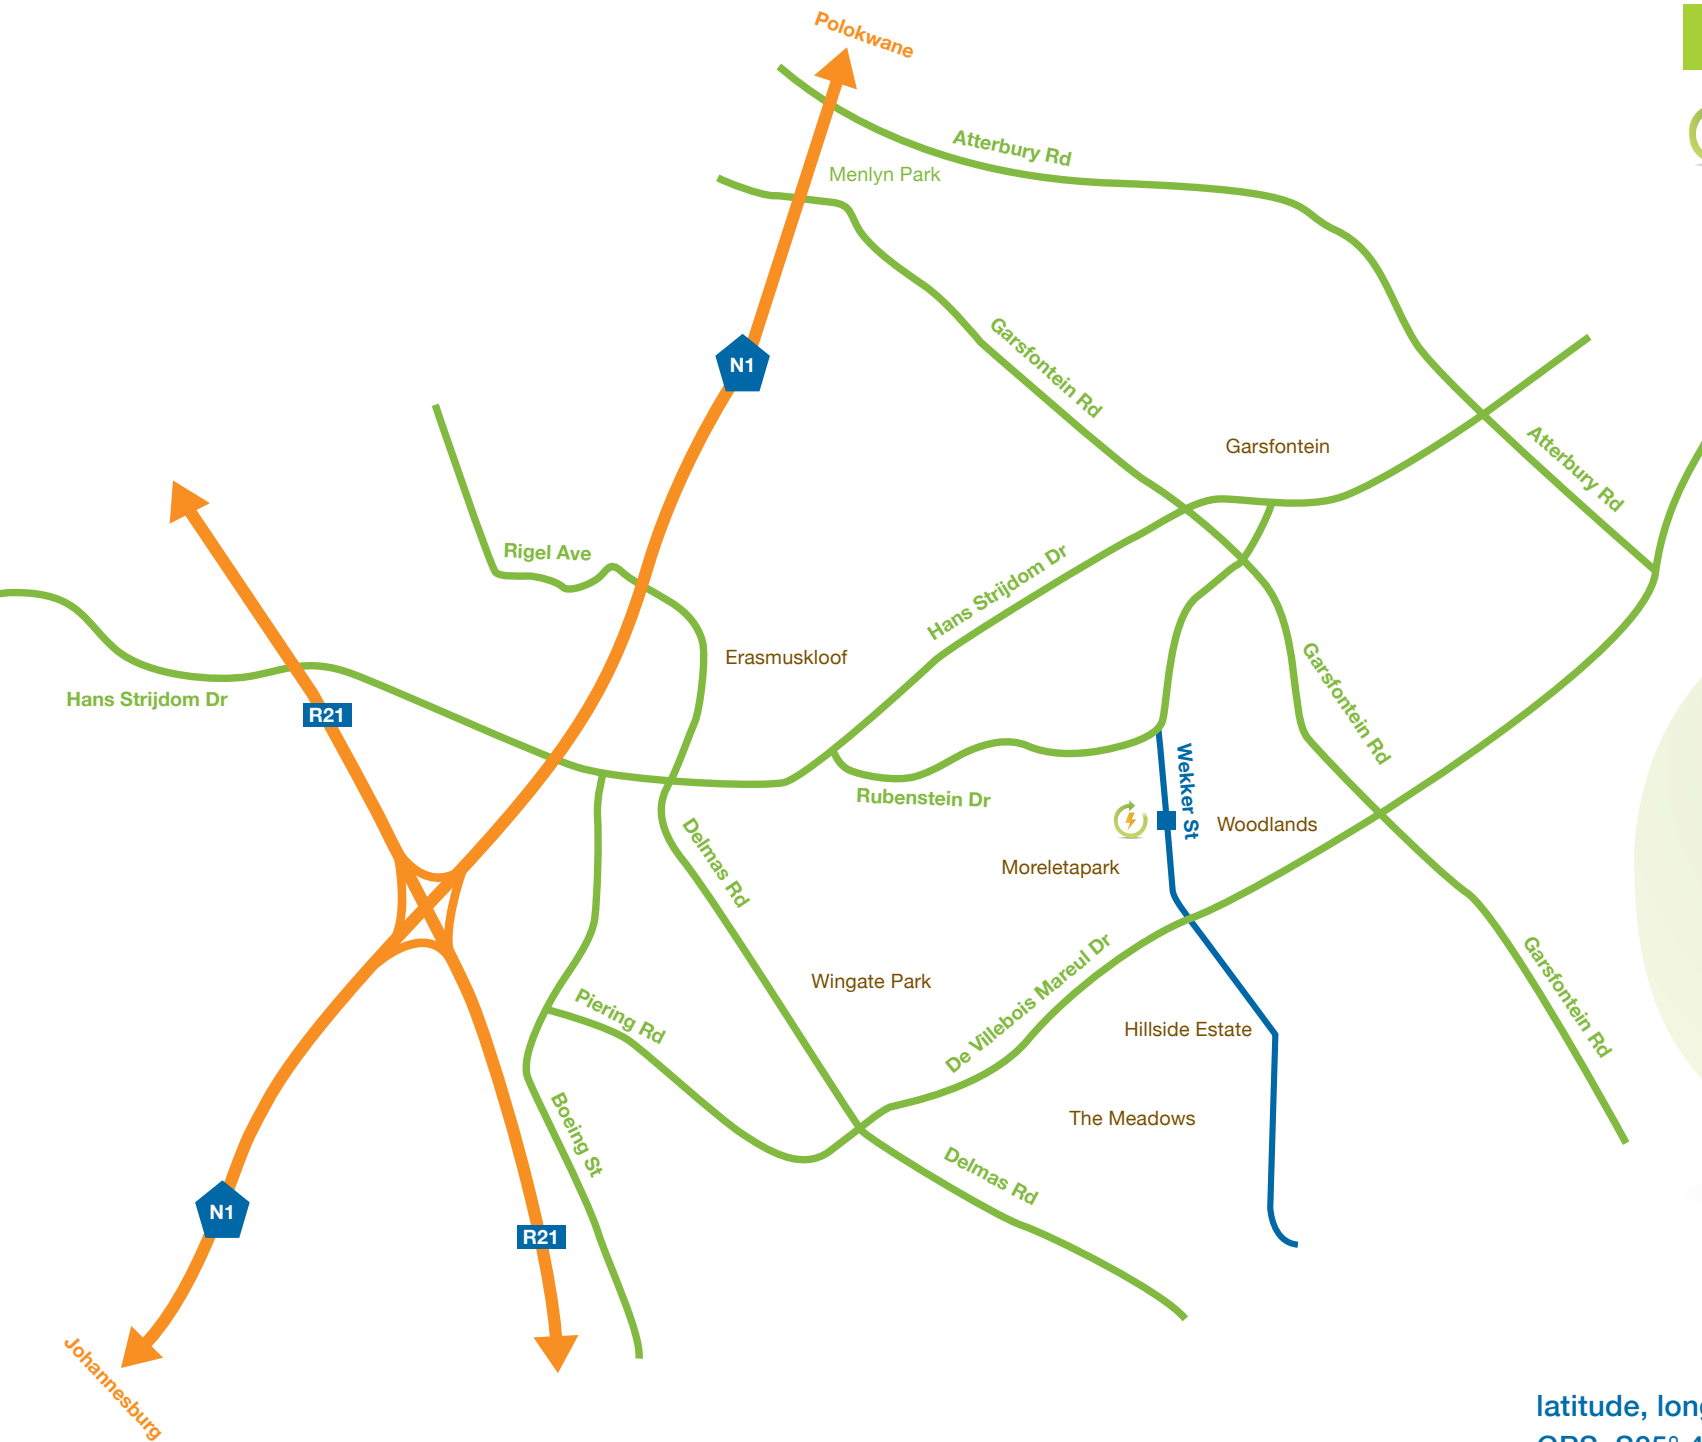

Road Map

757 Wekker Street
Moreleta Park
Pretoria, South Africa

Tel: 012 997 3748
Cel: 082 554 0050

latitude, longitude: -25.8237487, 28.2950929
GPS: S25° 49.4249', E028° 17.7056'